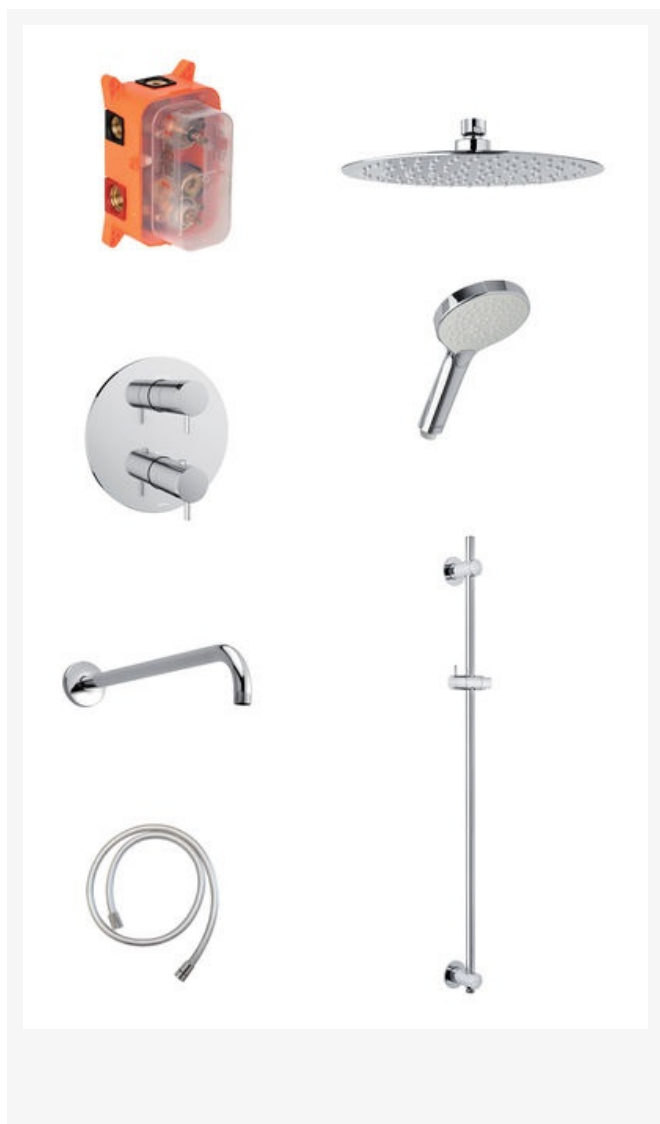

Silhouet

# SR1 - Complete concealed shower system

**Article no.:** 5714330  
**Finish:** Chrome  
**Series:** Silhouet

**EAN no.:** 5708516828921

## Standard features:

Check valves  
Cover plate and handle in metal  
1500 mm plastic hose  
Build-in depth (min. 75mm - max. 105mm)  
Ceramic Parts  
Head Shower max. 9 l/m / Hand Shower max. 9 l/m